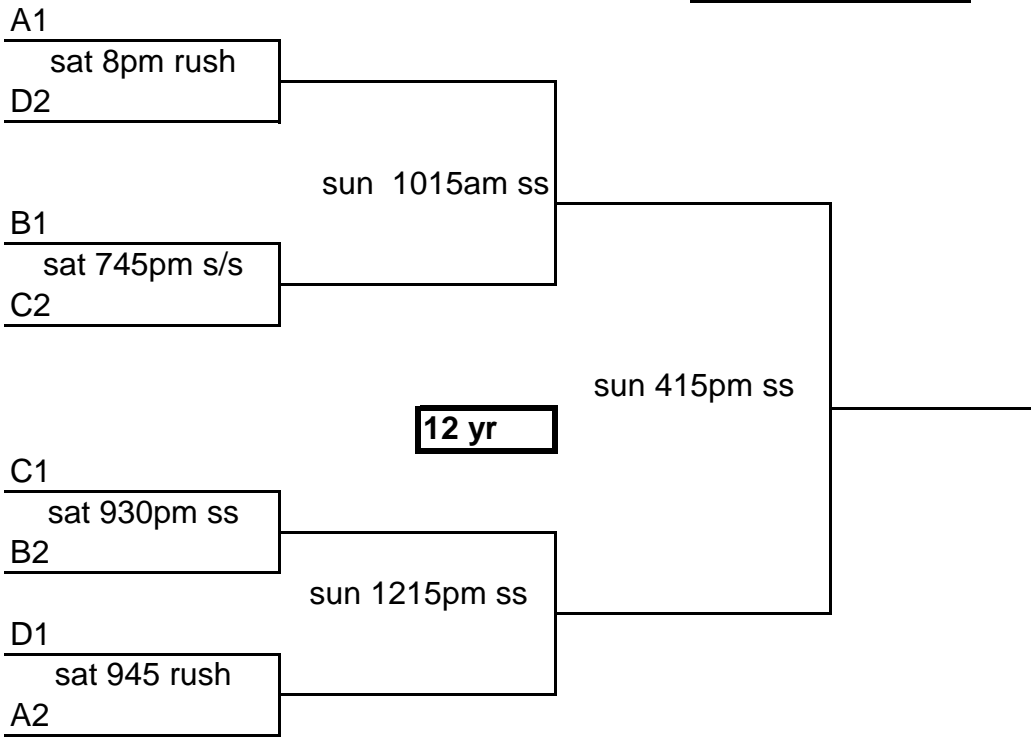

12 yr Red

All Games on Callison | 13 yr | Red

13 yr Blue