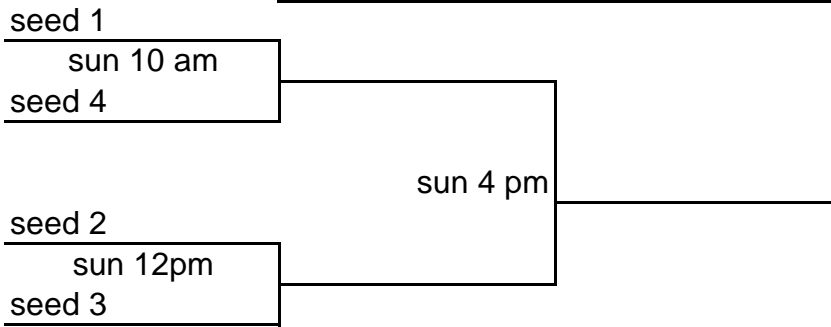

11 yr Blue

sun 230pm rush

seed 6

sat 615pm rush

seed 7

12 yr Blue

A3

sun 830am ss

B3

sun 215pm ss

C3

sun 830am rush

D3

**12 yr Red**

**All Games on Callison | 13 yr | Red**

**13 yr Blue**

14yr	Red
------	-----

seed 3

sat 4pm love

seed 6

sun 10am adams

seed 2

seed 4

sat 4 pm adams

seed 5

sun 10am love

seed 1

Sun 2pm Adams

14yr	Blue
------	------

seed 7

Sun 12pm Love

seed 10